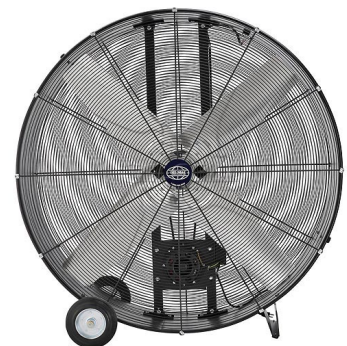

Save BIG on Select Portable Blower Fans

**24" Portable Tilt Blower
Fan-Direct Drive
TT5292594**

**24" Portable Tilt Blower
Fan-Direct Drive
TT5607220**

**36" Portable Tilt Blower
Fan-Direct Drive
TT5258320**

**30" Orbital Tilt Portable
Blower Fan-Direct Drive
TT5246607**

**42" Portable Blower
Fan- Belt Drive
TT5600554**

**48" Portable Blower
Fan- Belt Drive
TT5600555**